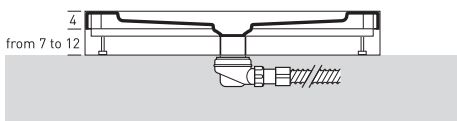

Trays, the right answer for every shower enclosure.

For shower enclosures, the acrylic tray, with its rigorously geometric shapes, is available in various sizes: from the square 80x80 and 90x90 to the rectangular formats 90x70, 100x80, 120x80, 140x80.

Versatile shower trays not just in terms of size, but also for their different installation options:

solution 1)

fully inset tray

(flush with the floor effect)

solution 2)

semi-inset tray

(internal basin inset, edge of the tray outside)

solution 3)

tray entirely outside

(including the basin)

These trays come with an internal basin which facilitates water containment. What's more, with the addition of the optional high-flow trap, the trays are suitable for collecting copious amounts of water, typical of large shower heads.